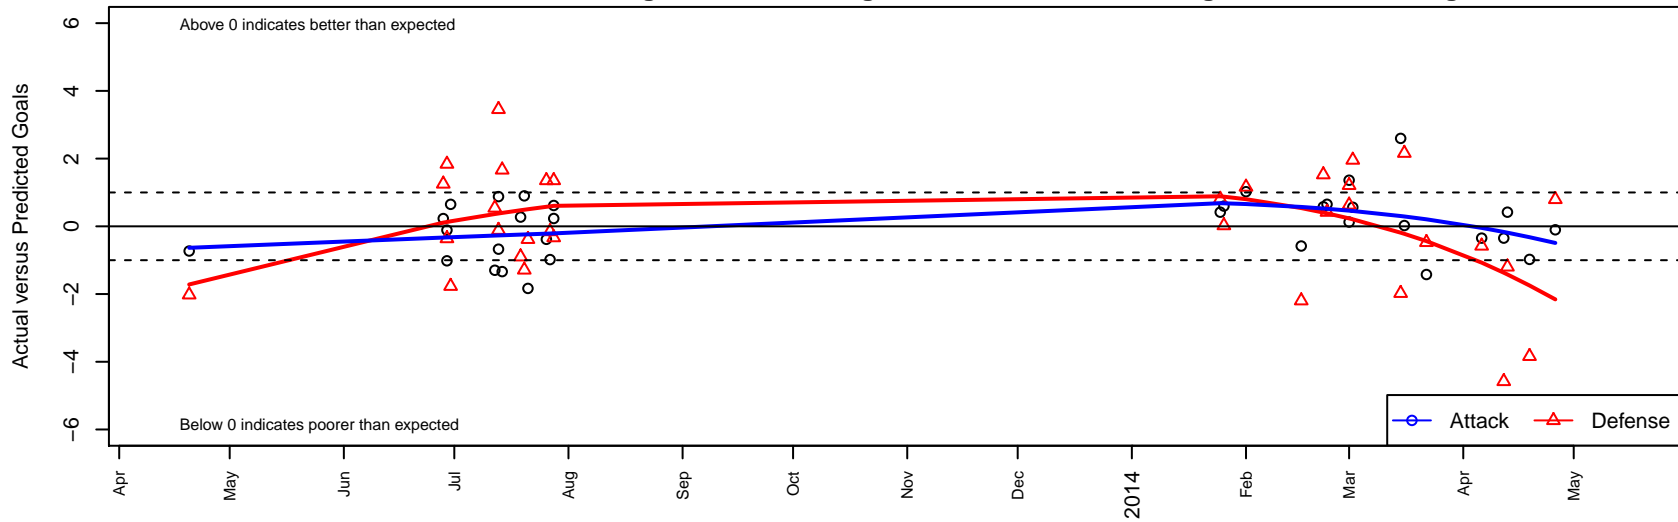

PCU Red B98

Dots are actual minus expected GF (blue circles) and GA (red triangles).
Blue line is smoothed change in attack strength. Red is smoothed change in defense strength.